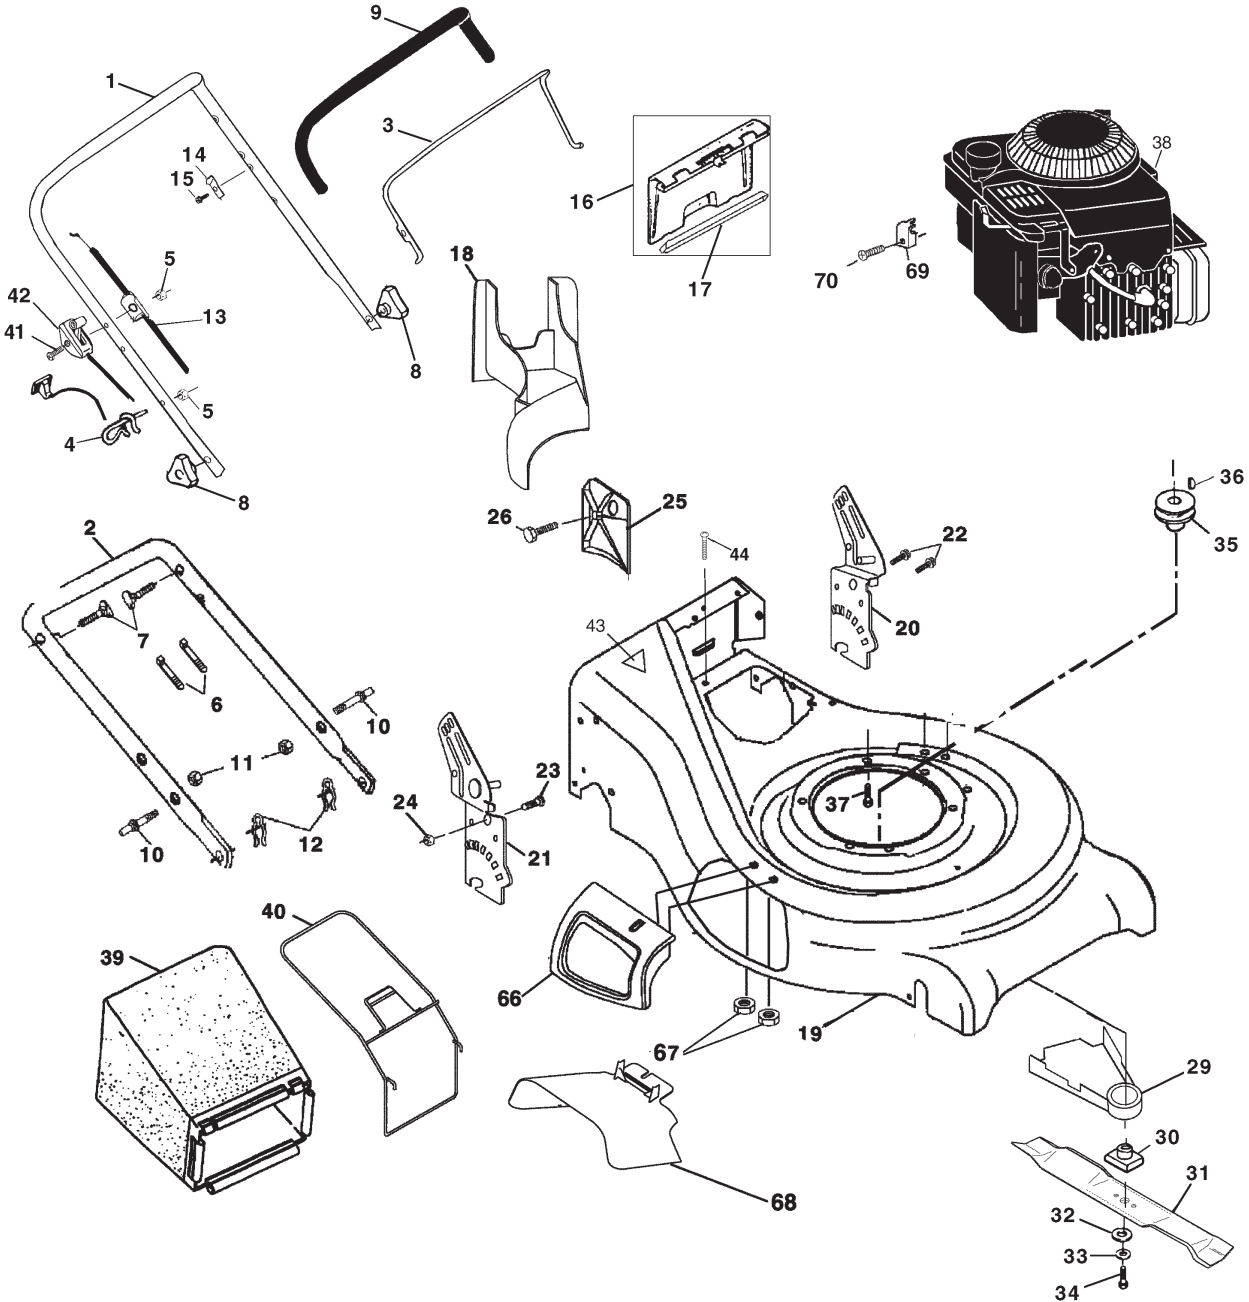

# REPAIR PARTS

ROTARY LAWN MOWER - - MODEL NO. 541PD (P541PDA), PRODUCT NO. 954 12 00-35

KEY NO.	PART NO.	DESCRIPTION	KEY NO.	PART NO.	DESCRIPTION
1	532167163	Handle, Upper Dlx Comf.	31	532159267	Blade, 21"
2	532164556	Handle, Lower	32	532851074	Washer, Hardened
3	532131036	Bail, Cont. Wire Dlx Comf. Blk	33	532850263	Lockwasher, Helical Spring 3/8
4	532132001	Guide, Rope, Side	34	532851084	Screw, Hex Head 3/8-24 x 1.38
5	532063601	Nut, Hex Lockwasher 1/4-20	35	532084596	Pulley, Engine
6	532066426	Wire, Tie	36	532087677	Key, Hi Pro
7	532131959	Bolt, Handle 5/16-18 x 1.75	37	532150406	Bolt, Engine
8	532087692	Knob, Handle	38	-----	Engine Briggs & Stratton 12H802 (Order parts from engine manufacturer)
9	532164265	Grip, Hdl Foam Smooth	39	532165846	Grass Catcher Bag
10	532161551	Bolt, Sq. Neck	40	532161358	Grass Catcher Frame
11	873990500	Nut, Hex Lockwasher Ins. 5/16-18 UNC	41	532144929	Screw
12	532051793	Cotter, Hairpin	42	532164137	Throttle Control
13	532133107	Cable	43	532145494	Decal Danger
14	532125162	Bracket, Upstop	44	532054583	Screw
15	532083816	Screw, Hex Washer Head Tapping 10-2	66	532171962	Mulcher Door Asm.
16	532162085	Kit, Door Rear	67	532088349	Nut
17	532161548	Seal, Door	68	532169699	Multi Cut Door Guard
18	532165261	Plug, Mulcher	69	532111190	Cable Clamp
19	532172081	Kit, Housing	70	532083816	Screw
20	532164548	Handle, Bracket	--	532161057	Drive Cover Decal
21	532169306	Handle, Bracket Asm. Right	--	532172078	Operator's Manual (Euro)
22	532150078	Screw, Hex Wshd	--	532172079	Operator's Manual (Scandi)
23	532163183	Bolt, Hex Head 5/16-18 x 5/8			
24	532063124	Nut, Hex Lock Wshr 5/16-18			
25	532161333	Baffle, Side			
26	532163409	Screw 12 x 5/8			
29	532134612	Shield, Debris Modified			
30	532851514	Adapter			