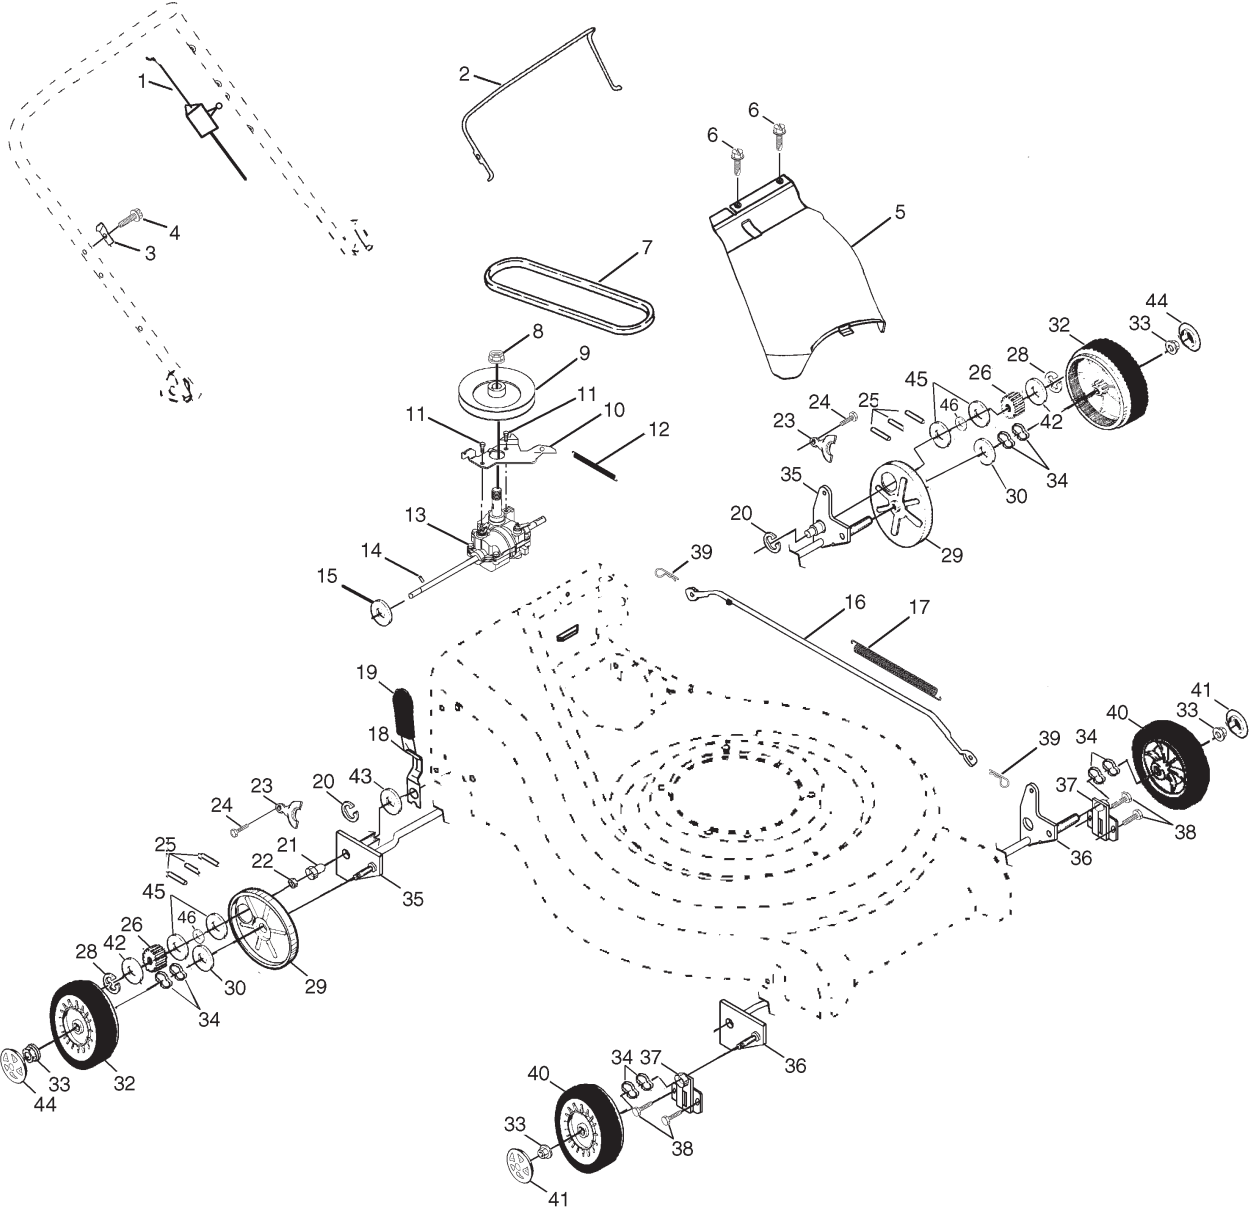

# REPAIR PARTS

ROTARY LAWN MOWER - - MODEL NO. 541PD (P541PDA), PRODUCT NO. 954 12 00-35

# REPAIR PARTS

ROTARY LAWN MOWER - - MODEL NO. 541PD (P541PDA), PRODUCT NO. 954 12 00-35

KEY NO.	PART NO.	DESCRIPTION	KEY NO.	PART NO.	DESCRIPTION
1	532161587	Cable Drive	22	532169911	Bearing Ball
2	532161473	Bail Control Drive	23	532164555	Retainer Drive Asm. Stmp.
3	532164557	Bracket, Downstop	24	532057808	Screw Hex Head Tapping 1/4-20 x .75
4	532083816	Screw Hex Wash Head Tapping 10-2	25	532170011	Drive Pawl
5	532161537	Cover Drive	26	532166450	Pinion, Drive
6	532750634	Screw Thdrol 10-25 x .50	28	812000058	E-Ring 7/16
7	532160816	V-Belt	29	532088080	Cover, Dust Wheel
8	532132010	Nut Lock Flanged 3/8-16 Zinc	30	532067725	Washer 1/2 x 1-1/2 x .134
9	532163939	Pulley Driven	32	532162063	Wheel 9 x 2
10	532164553	Belt Keeper	33	532083923	Nut Hex Flange Lock
11	817541011	Screw Hex Wash Head 10-24 X .668	34	532057143	Wave Washer
12	532075192	Spring	35	532164552	Shaft Asm. Rear
13	532169611	Transmission Asm.	36	532164550	Shaft Asm. Front
14	532145354	Pin Spring Thrust	37	532161463	Retainer Front Shaft
15	532057079	Washer Hardened	38	532163409	Screw 12 x 5/8
16	532161584	Rod Connecting	39	532700279	Clip Retainer
17	532161602	Spring Extension	40	532143593	Wheel 8 x 2
18	532164554	Spring Selector	41	532150182	Hubcap
19	532161961	Knob Selector Spring	42	532052160	Washer
20	812000022	E-Ring 7/8	43	819572216	Washer
21	532163365	Bearing Support	44	532150181	Hubcap
			45	532062335	Bellville Washer
			46	532088118	Felt Washer